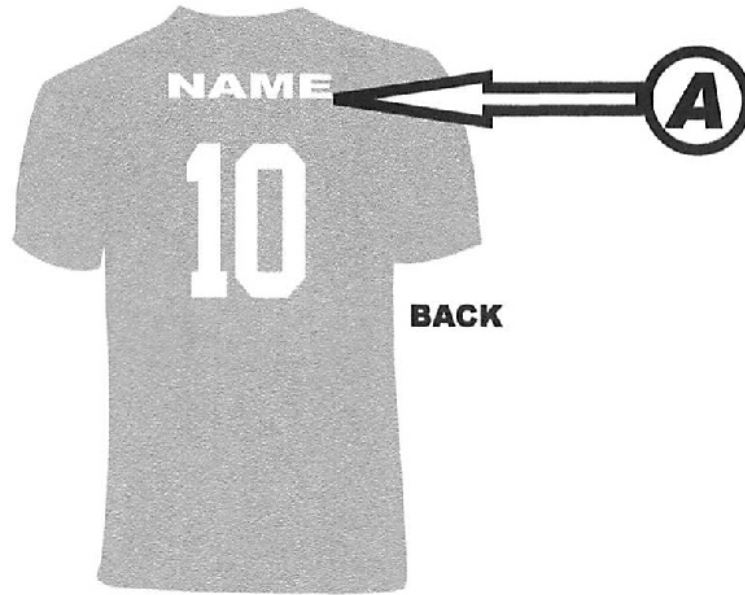

sales@acetshirts.com

**Talk & Text
281.479.7765**

open M-F 10:00-5:00